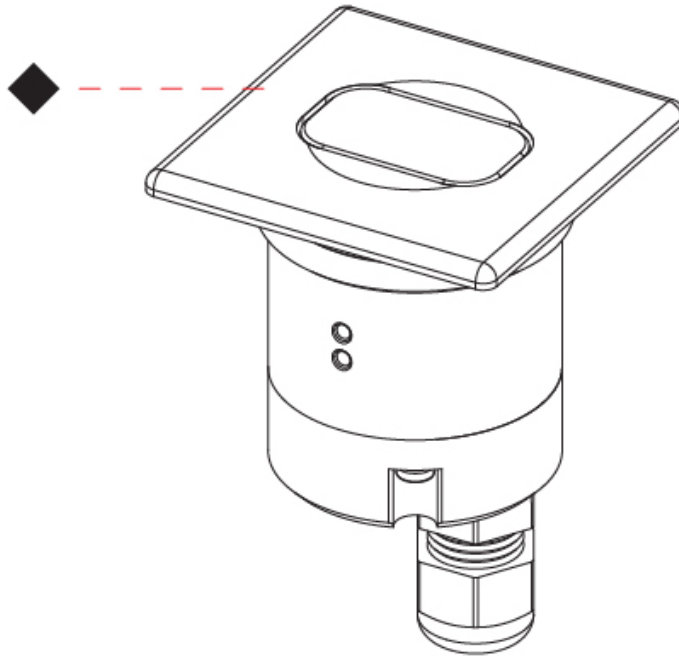

CALIBER WALL Q RECESSED

E12R0007-

PROJECT	_____
TYPE	_____
SPECIFIER	_____
QUANTITY	_____
DATE	_____

E