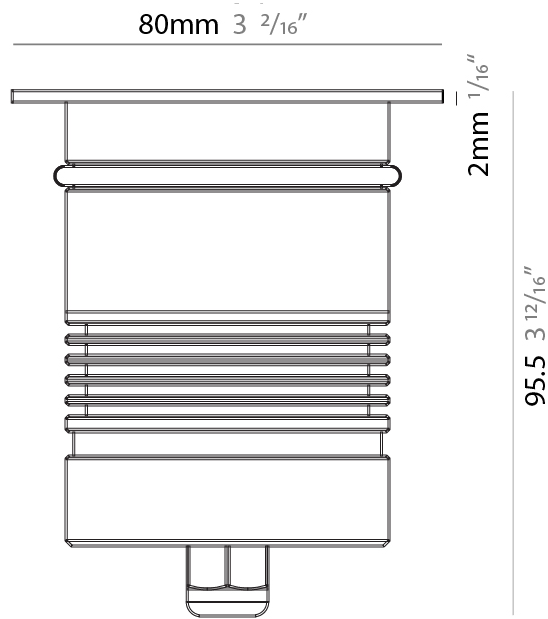

CALIBER 80 Q RECESSED

E12I0029-

base number

1. To build a product code in our configurator select the specify button on the base model # product page
2. To build a manual product code on this datasheet choose from the options listed below in blue font and add the suffix to the base model #

GENERAL

Series: Caliber
Subseries: Caliber 80 Q
Brand: Unonovesette
Division: Exterior
Mounting Type: Recessed
Mounting Location: In-Ground
Subcategory: Drive Over

PHYSICAL

Shape: Square
Diameter (mm): 80
Diameter (in): 3 1/8
Height (mm): 95.5
Height (in): 3 3/4
Light Distribution: Direct
Installation Requirement: Housing box / Fixing springs
Diffuser: Extra clear / Frosted glass 6mm
Fixture Finish: Stainless Steel AISI 316L
Fixture Material: Stainless Steel AISI 316L
Cable Details: 350mm NS20N PCP 2x0.5 mm2

ELECTRICAL

Lamp Type: LED
Total Output Wattage (W): 9
Dimming: DMX
Driver Included: No
Driver Location: Remote
Driver Type: Constant Voltage - Universal
Driver Class: Class 2
Input Voltage (V): 120 - 277
Output Voltage (V): 24

LED

Number of LEDs: 1
Color Temperature (°K): RGBW
Max. Delivered Lumen (lm): 730
CRI: >90 CRI
Lamp Life (hrs): 100000
Special LEDs offerings: RGBW

OPTICAL

Optic°: 35

RATINGS AND CERTIFICATIONS

Certified By: Certified for North American Standards
IP rating: IP68 (not for permanent immersion)
IK Rating: IK08
Marine Grade: Stainless Steel AISI 316L

PROJECT	
TYPE	
SPECIFIER	
QUANTITY	
DATE