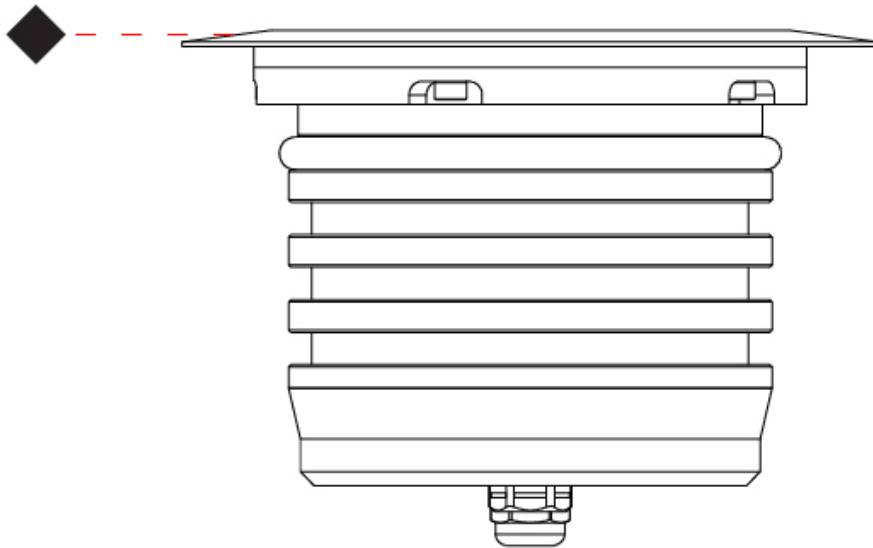

CALIBER 150 RECESSED

E12I0027-

PROJECT _____

TYPE _____

SPECIFIER _____

QUANTITY _____

DATE _____

E