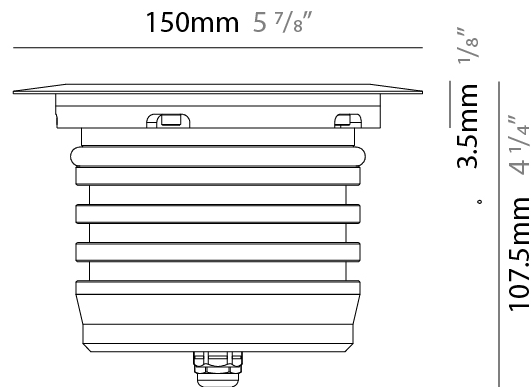

GENERAL

Series: Caliber
Subseries: Caliber 150
Brand: Unonovesette
Division: Exterior
Mounting Type: Recessed
Mounting Location: In-Ground
Subcategory: Drive Over

PHYSICAL

Shape: Round
Diameter (mm): 150
Diameter (in): 6
Height (mm): 107.5
Height (in): 4 1/4
Light Distribution: Direct
Weight (kg): 1.61
Weight (lbs): 3.57
Load Resistance (kg): 2500
Load Resistance (lbs): 5511
Installation Requirement: Housing box
Diffuser: Extra clear tempered / Frosted glass 8mm
Fixture Finish: [ASB / SST](#)
Fixture Material: Stainless Steel AISI 316L
Cable Details: 350mm NS20N PCP 2x0.5 mm2

ELECTRICAL

Lamp Type: LED
Total Output Wattage (W): 22
Dimming: Non-Dimmable
Driver Included: No
Driver Location: Remote
Driver Type: Constant Voltage - Universal
Driver Class: Class 2
Input Voltage (V): 120 - 277
Output Voltage (V): 48
Upon Request: 0-10Vdc Dimming

LED

Number of LEDs: 1
Color Temperature (°K): [2700 / 3000 / 4000](#)
Max. Delivered Lumen (lm): 2090
CRI: >92 CRI
Lamp Life (hrs): 100000

OPTICAL

Optic°: [10 / 20 / 40 / 55 / 10x45](#)
Beam Angle: Narrow / Medium / Wide / Flood / Elliptical
Adjustability: Fixed

RATINGS AND CERTIFICATIONS

Certified By: Certified for North American Standards
IP rating: IP67
IK Rating: IK08
Marine Grade: Stainless Steel AISI 316L