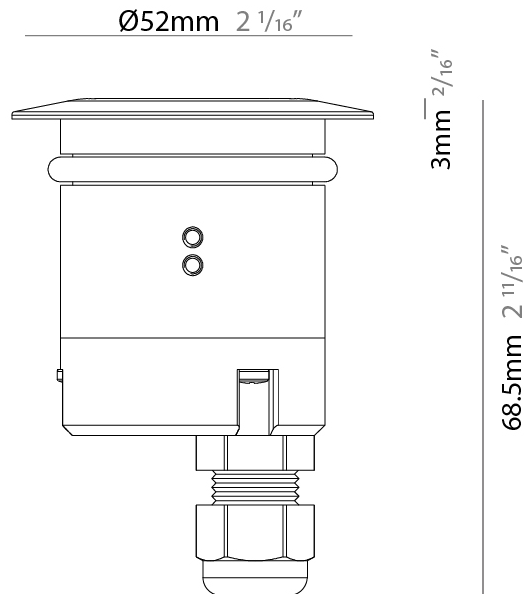

GENERAL

Series: Caliber
Subseries: Caliber Wall
Brand: Unonovesette
Division: Exterior
Mounting Type: Recessed
Mounting Location: Wall
Subcategory: Wallwash

PHYSICAL

Shape: Round
Diameter (mm): 52
Diameter (in): 2 1/16
Height (mm): 68.5
Height (in): 2 11/16
Light Distribution: Direct
Weight (kg): 0.208
Weight (lbs): 0.46
Installation Requirement: Housing box / Fixing springs
Diffuser: Extra clear / Frosted glass 4mm
[Fixture Finish: ASB / SST](#)
Fixture Material: Stainless Steel AISI 316L
Cable Details: 350mm NS20N PCP 2x0.5 mm2

ELECTRICAL

Lamp Type: LED
Input Wattage (W): 3.92
Total Output Wattage (W): 2
Dimming: 0-10V Dimming / Phase Dimming (120Vac Only)
Driver Included: No
Driver Location: Remote
Driver Type: Constant Voltage - Universal
Driver Class: Class 2
Input Voltage (V): 120 - 277
Output Voltage (V): 24

LED

Number of LEDs: 1
[Color Temperature (°K): 2200 / 2700 / 3000 / 4000](#)
Max. Delivered Lumen (lm): 127
CRI: >90 CRI
Lamp Life (hrs): 100000

OPTICAL

[Optic°: 10 / 40](#)
Beam Angle: Narrow / Wide

RATINGS AND CERTIFICATIONS

Certified By: Certified for North American Standards
IP rating: IP68 (not for permanent immersion)
IK Rating: IK08
Marine Grade: Stainless Steel AISI 316L

PROJECT
TYPE
SPECIFIER
QUANTITY
DATE