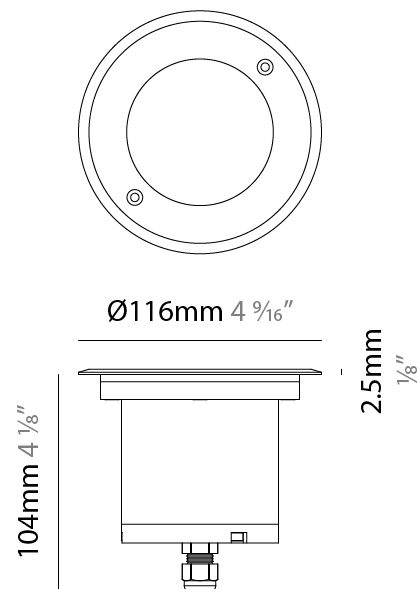

GENERAL

Series: Caliber
Subseries: Caliber 120 D
Brand: Unonovesette
Division: Exterior
Mounting Type: Recessed
Mounting Location: In-Ground
Subcategory: Drive Over

PHYSICAL

Shape: Square
Diameter (mm): 116
Diameter (in): 4 5/16
Height (mm): 104
Height (in): 4 1/8
Light Distribution: Direct
Weight (kg): 0.900
Weight (lbs): 1.98
Installation Requirement: Housing box
Diffuser: Extra clear glass 6mm
Fixture Finish: ASB / SST
Fixture Material: Stainless Steel AISI 316L
Cable Details: 350mm NS20N PCP 2x0.5 mm2

ELECTRICAL

Lamp Type: LED
Input Wattage (W): 9.04
Total Output Wattage (W): 8.5
Dimming: Non-Dimming / Phase Dimming (120Vac only) / 0-10V Dimming
Driver Included: No
Driver Location: Remote
Driver Type: Constant Voltage - Universal
Driver Class: Class 2
Input Voltage (V): 120 - 277
Output Voltage (V): 24

LED

Number of LEDs: 1
Color Temperature (°K): 2700 / 3000 / 4000
Max. Delivered Lumen (lm): 730 (3000K)
CRI: >90 CRI
Lamp Life (hrs): 100000

OPTICAL

Optic°: 10 / 35 / 50
Beam Angle: Narrow / Medium / Wide
Adjustability: Rotational 360°; Tilt 15°

RATINGS AND CERTIFICATIONS

Certified By: Certified for North American Standards
IP rating: IP68 (not for permanent immersion)
IK Rating: IK08
Marine Grade: Stainless Steel AISI 316L