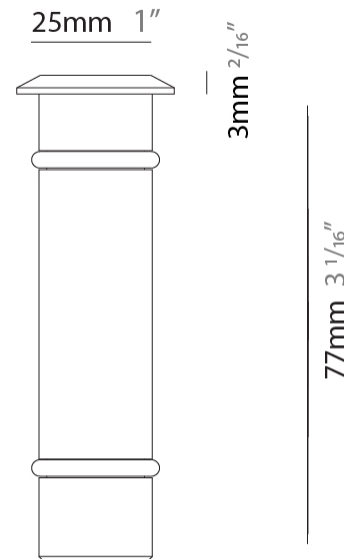

GENERAL

Series: Caliber
Subseries: Caliber 25
Brand: Unonovesette
Division: Exterior
Mounting Type: Recessed
Mounting Location: In-Ground
Subcategory: Drive Over

PHYSICAL

Shape: Round
Diameter (mm): 25
Diameter (in): 1
Height (mm): 77
Height (in): 3 1/16
Light Distribution: Direct
Weight (kg): 0.11
Weight (lbs): 0.24
Load Resistance (kg): 1500
Load Resistance (lbs): 3306
Installation Requirement: Housing box / Fixing springs
Diffuser: Extra clear / Frosted glass 2mm
Fixture Finish: Stainless Steel AISI 316L
Fixture Material: Stainless Steel AISI 316L
Cable Details: 350mm NS20N PCP 2x0.5 mm2

ELECTRICAL

Lamp Type: LED
Input Wattage (W): 2
Total Output Wattage (W): 2
Dimming: Non-Dimmable / 0-10V Dimming
Driver Included: No
Driver Location: Remote
Driver Type: Constant Voltage - Universal
Driver Class: Class 2
Input Voltage (V): 120 - 277
Output Voltage (V): 24

LED

Number of LEDs: 1
Color Temperature (*K): 2200 / 2700 / 3000 / 4000
Max. Delivered Lumen (lm): 127
CRI: >90 CRI
Lamp Life (hrs): 100000

OPTICAL

Optic*: 10 / 40 / 180
Beam Angle: Narrow / Wide / Diffused
Adjustability: Fixed

RATINGS AND CERTIFICATIONS

Certified By: Certified for North American Standards
IP rating: IP68 (not for permanent immersion)
IK Rating: IK08
Marine Grade: Stainless Steel AISI 316L